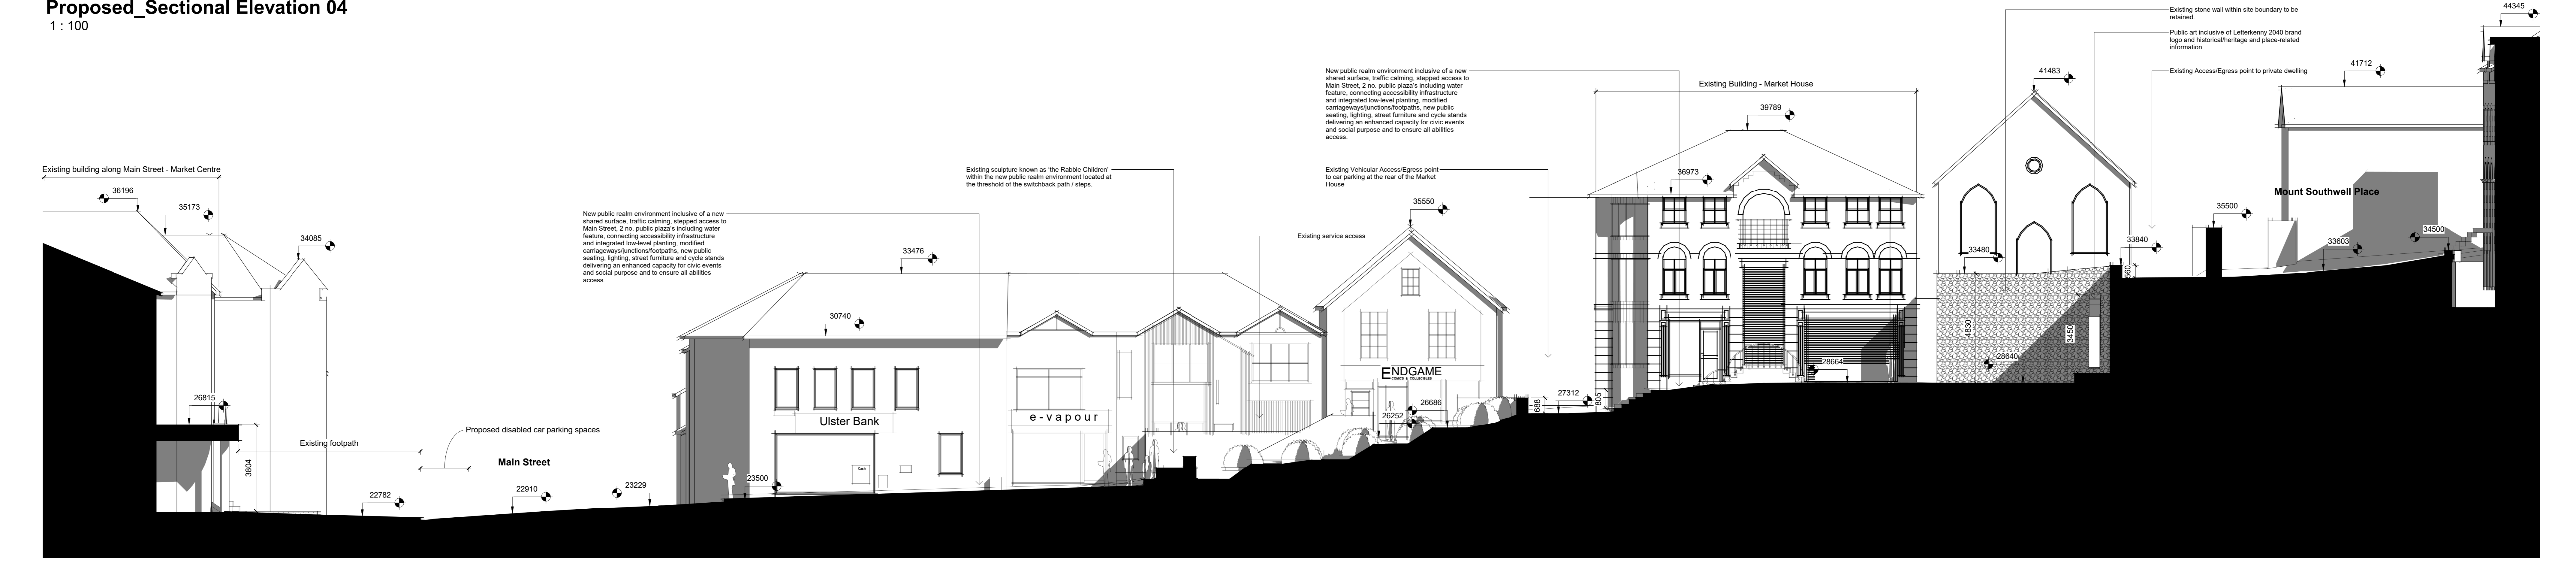

Proposed Sectional Elevation 05
1 : 100

Rev	Date	Description	Issued by